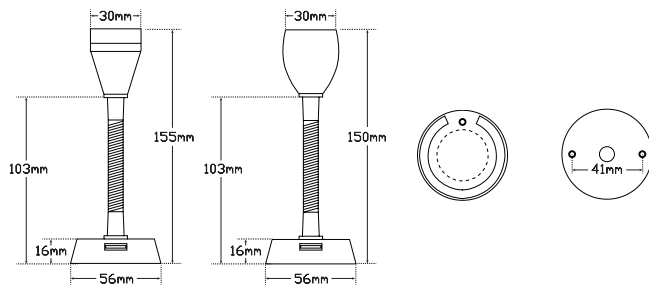

RL150 Series Interior LED Reading Lamps

- Perfect for Caravans + RV
- 6x High Brightness LEDs
- 5500-6000K Colour Temp
- Inbuilt USB Port
- Mini Push On/Off Switch
- 1 Year Warranty

Function	Interior Reading Lamp
Size	150mm x 56mm Round 155mm x 56mm Round
Voltage	12 Volt Only
LED Qty	6 x 1.8 Watt SMD LEDs
Lumen	RL150-90lm/RL151-83lm
CRI	>80
Cable	15cm cable
USB Output	Max 1.2A
Draw	
@13.8V	0.15A
Lens	Polycarbonate / Acrylic
Base	ABS

Part Number
RL150B - Single Box

Part Number
RL151B - Single Box

Fitting Instructions

Run wires through hole in mounting surface and then fix to mounting surface using screws supplied. Place cover over screw holes and press down ensuring the cover is securely clipped into place.

Red Wire Power (+), **Black Wire** Earth (-)

Cool White
5500-6000 Kelvin

83-90 Effective
Lumen Output

1 Year
Warranty