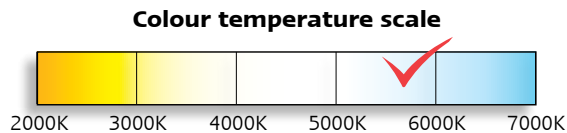

Fitting Instructions

Run wires through hole in mounting surface and then fix to mounting surface using screws supplied. Place cover over screw holes and press down ensuring the cover is securely clipped into place.

Red Wire Power (+), **Black Wire** Earth (-)

Cool White
5500-6000 Kelvin

83-90 Effective
Lumen Output

1 Year
Warranty